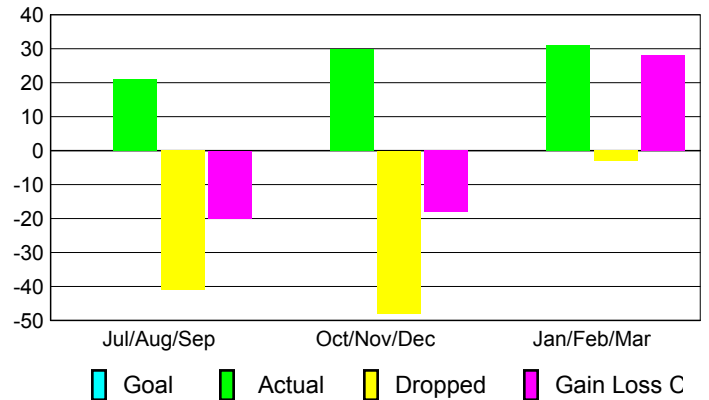

**Club Results 2009-2010**

Goal, New, Dropped, Gain/Loss

**Comparison of Club Gain/Loss**

Current Year Compared to the Previous Year

**YTD Status Quo Clubs 2009-2010**

Status Quo Clubs Compared to Status Quo Members

**MEMBERSHIP**

Membership Results  
2009-2010

Membership  
2008-2009

Month	Net Memb	Actual New	Actual Dropped	Gain/Loss of	Gain/Loss of
	Goal	Memb	Memb	Memb	Memb
Jul/Aug/Sep	0	21	-41	-20	-25
Oct/Nov/Dec	0	30	-48	-18	-3
Jan/Feb/Mar	0	31	-3	28	-4
<b>Totals</b>	<b>0</b>	<b>82</b>	<b>-92</b>	<b>-10</b>	<b>-32</b>

**Membership Results 2009-2010**

Goal, New, Dropped, Gain/Loss

**Comparison of Membership Gain/Loss**

Current Year Compared to the Previous Year

**Gender Comparison 2009-2010**