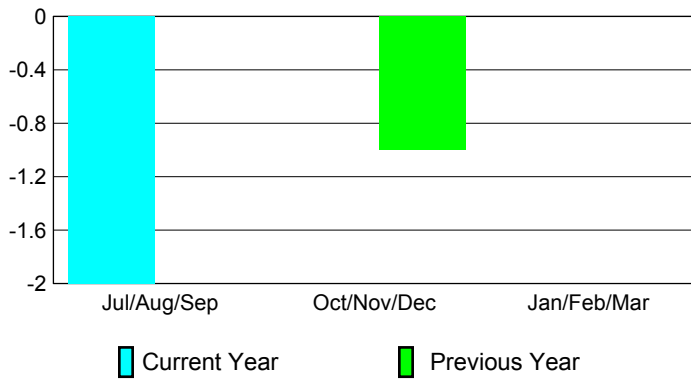

**Club Results 2009-2010**

Goal, New, Dropped, Gain/Loss

**Comparison of Club Gain/Loss**

Current Year Compared to the Previous Year

**YTD Status Quo Clubs 2009-2010**

Status Quo Clubs Compared to Status Quo Members