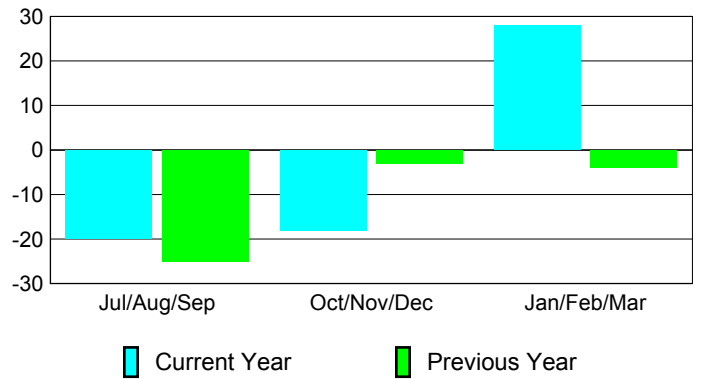

**MEMBERSHIP**

Membership Results  
2009-2010

Membership  
2008-2009

Month	Net Memb	Actual New	Actual Dropped	Gain/Loss of	Gain/Loss of
	Goal	Memb	Memb	Memb	Memb
Jul/Aug/Sep	0	21	-41	-20	-25
Oct/Nov/Dec	0	30	-48	-18	-3
Jan/Feb/Mar	0	31	-3	28	-4
<b>Totals</b>	<b>0</b>	<b>82</b>	<b>-92</b>	<b>-10</b>	<b>-32</b>

**Membership Results 2009-2010**

Goal, New, Dropped, Gain/Loss

**Comparison of Membership Gain/Loss**

Current Year Compared to the Previous Year

**Gender Comparison 2009-2010**